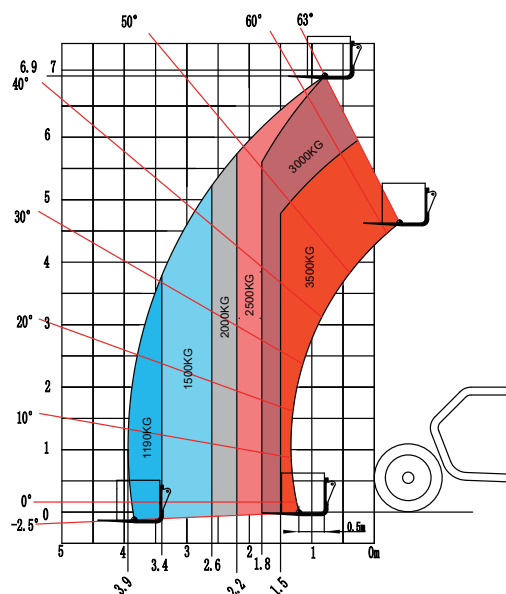

ROUGH TERRAIN LOAD CHART

Please contact LGMG or a local dealer for more details.

LGMG reserves the right to change technical data without prior notice. All photos and pictures in this brochure are for promotional purposes only.

LINGONG HEAVY MACHINERY CO., LTD.

Address: No. 2676, Kejia Road, Jinan, Shandong, China

Email: sales@lgmg.com.cn Tel: +86 531 6787 9283

www.lgmglifts.com

RELIABILITY IN ACTION