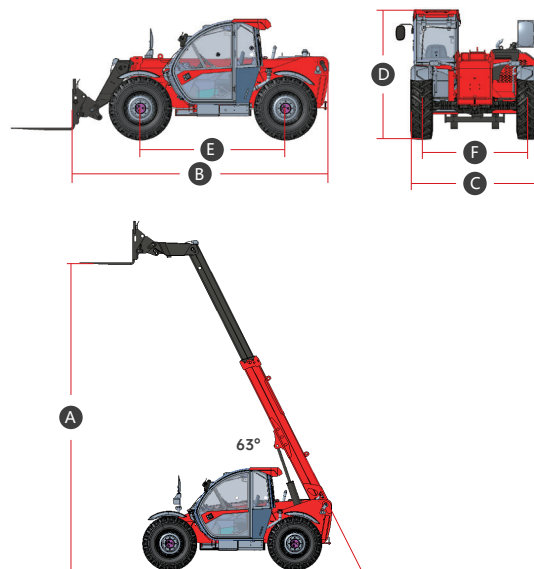

### TELEHANDLER

## SPECIFICATIONS

MODELS	H735	
Measurements	Metric	Imperial
<b>A</b> Max. Lifting Height	7m	22'10"
Max. Outreach	3.9m	12'10"
<b>B</b> Overall Length	4.99m	16'4"
<b>C</b> Overall Width	2.33m	7'8"
<b>D</b> Overall Height	2.33m	7'8"
<b>E</b> Wheelbase	2.85m	9'4"
Ground Clearance	0.45m	1'6"
<b>PRODUCTIVITY</b>		
Max. Capacity	3,500kg	7,716 lbs
Gradeability-Unladen	45%	
Min. Turning Radius	3.9m	12'10"
Tilt Angle	±5°	
Drive /Steering Mode	4 Wheel Drive / 4 Wheel Steer	
Primary Boom Ascending Time	7.51s	
Primary Boom Descending Time	5.57s	
Boom Extending Time	6.93s	
Boom Retracting Time	5.32s	
Forward - First Gear Travel Speed	9km/h	5.6mph
Forward - Second Gear Travel Speed	27km/h	16.8mph
Backward - First Gear Travel Speed	9km/h	5.6mph
Backward - Second Gear Travel Speed	27km/h	16.8mph
Braking	Multi-disc wet brake of front and rear axles	
Standard Tyres	400/80 R24	
<b>ENGINE</b>		
Manufacturer	Kubota	
Rated Power	54.6kW	73.2hp
Max. Torque	289.3N.m	213.4 lb.ft
Displacement	3,331ml	203.3 cu.in
Fuel Tank Capacity	100L	26.4gal
Maximum traction force	43kN	
<b>HYDRAULIC SYSTEM</b>		
Working pump displacement	113 l/min	30 US gpm
Hydraulic Oil Capacity	100L	26.4gal
<b>WEIGHT</b>		
Machine Weight	7,000kg	15,432 lbs